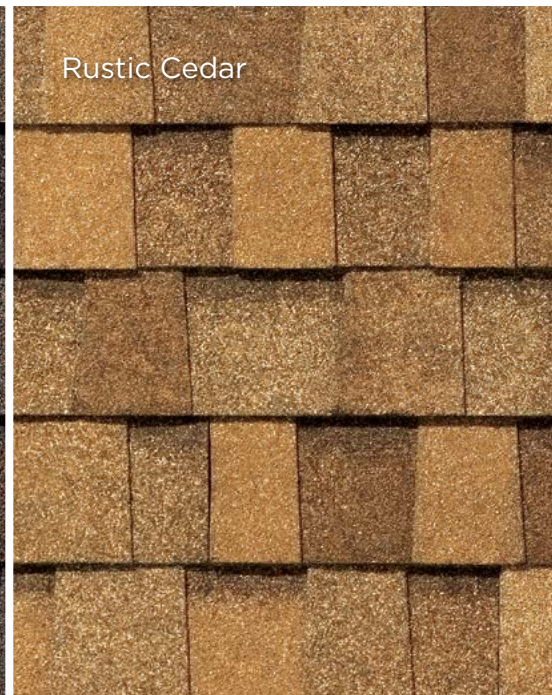

BOLD AND BEAUTIFUL

Black Walnut

CLASSIC COLORS

For those who prefer a softer, more even-toned look for their roof, choose one of TAMKO's Classic Colors featuring the subtle, sophisticated color blends that have long made TAMKO an industry favorite.

SUBTLE AND SOPHISTICATED

Rustic Black

The shingle images above show the difference between America's Natural Colors and Classic Colors. Black Walnut and Rustic Black are both "black" shingles. Look closely and you can see Black Walnut includes vibrant splashes of color that will draw the eye of the roof.

COLORS

Rustic Black

Oxford Grey

Weathered Wood

Oxford Grey

Rustic Black

Rustic Redwood

Rustic Cedar

Rustic Slate

Rustic Redwood

Rustic Slate

Rustic Cedar

Olde English Pewter

Virginia Slate

Olde English Pewter

See It On Your Home