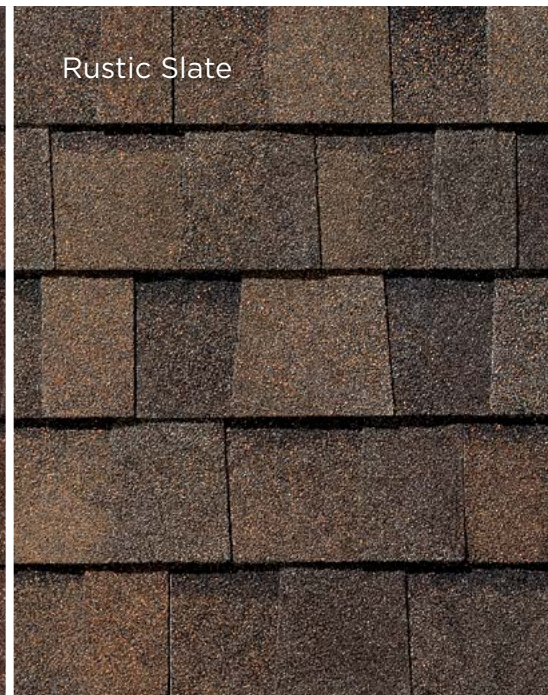

SUBTLE AND SOPHISTICATED

Rustic Black

The shingle images above show the difference between America's Natural Colors and Classic Colors. Black Walnut and Rustic Black are both "black" shingles. Look closely and you can see Black Walnut includes vibrant splashes of color that will draw the eye of the roof.

AMERICA'S

NATURAL COLORS

Black Walnut

Thunderstorm Grey

Natural Timber

Thunderstorm Grey

Black Walnut

CLASSIC

COLORS

Rustic Black

Oxford Grey

Weathered Wood

Oxford Grey

Rustic Black

Rustic Redwood

Rustic Cedar

Rustic Slate

Rustic Redwood

Rustic Slate

Rustic Cedar

Olde English Pewter

Virginia Slate

Olde English Pewter

See It On Your Home