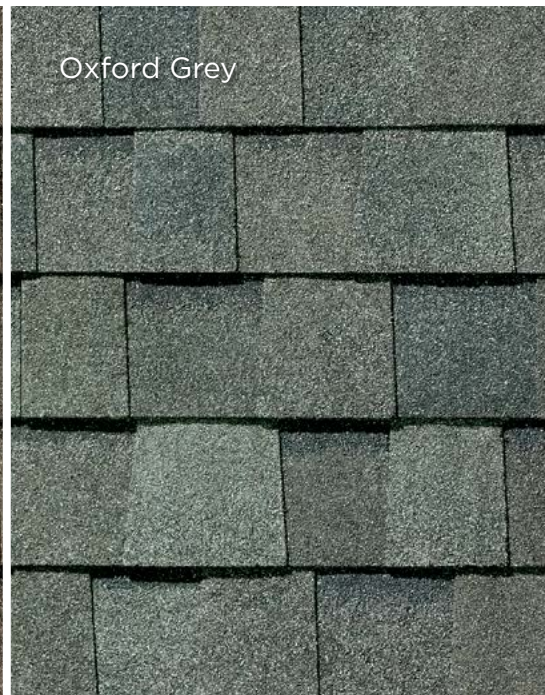

SUBTLE AND SOPHISTICATED

Rustic Black

The shingle images above show the difference between America's Natural Colors and Classic Colors. Black Walnut and Rustic Black are both "black" shingles. Look closely and you can see Black Walnut includes vibrant splashes of color that will draw the eye of the roof.

AMERICA'S

NATURAL COLORS

Black Walnut

Thunderstorm Grey

Natural Timber

Thunderstorm Grey

Black Walnut

CLASSIC

COLORS

Rustic Black

Oxford Grey

Weathered Wood

Oxford Grey

Rustic Black

Rustic Redwood

Rustic Cedar

Rustic Slate

Rustic Redwood

Rustic Slate

Rustic Cedar

Olde English Pewter

Virginia Slate

Olde English Pewter

See It On Your Home