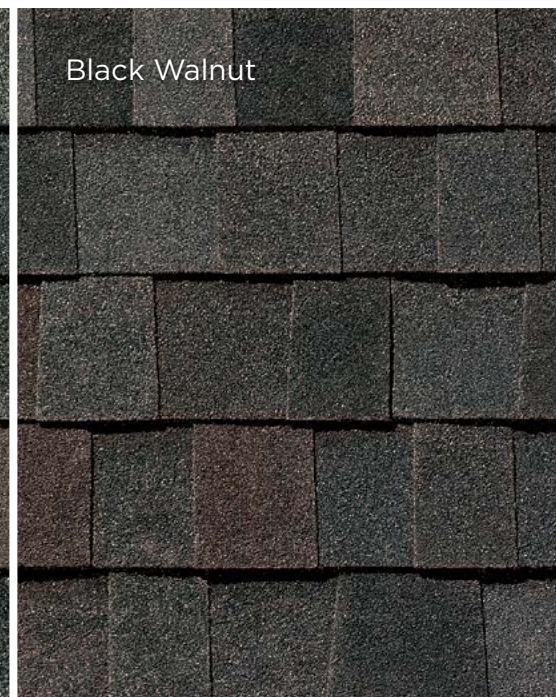

BOLD AND BEAUTIFUL

Black Walnut

CLASSIC COLORS

For those who prefer a softer, more even-toned look for their roof, choose one of TAMKO's Classic Colors featuring the subtle, sophisticated color blends that have long made TAMKO an industry favorite.

SUBTLE AND SOPHISTICATED

Rustic Black

The shingle images above show the difference between America's Natural Colors and Classic Colors. Black Walnut and Rustic Black are both "black" shingles. Look closely and you can see Black Walnut includes vibrant splashes of color that will draw the eye of the roof.

AMERICA'S

NATURAL COLORS

Black Walnut

Thunderstorm Grey

Natural Timber

Thunderstorm Grey

Black Walnut

CLASSIC

COLORS

Rustic Black

Oxford Grey

Weathered Wood

Oxford Grey

Rustic Black

Rustic Redwood

Rustic Cedar