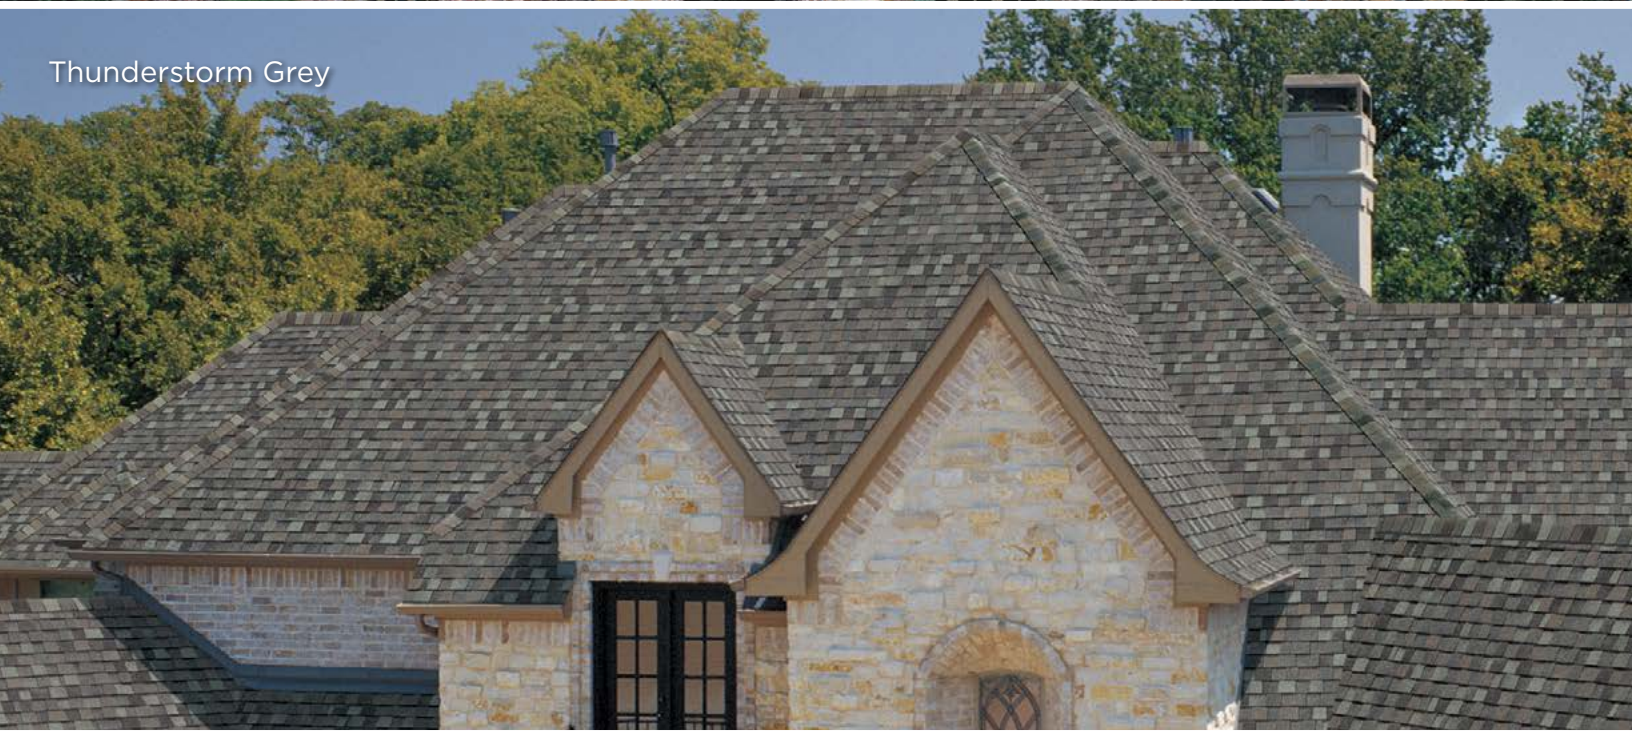

Black Walnut