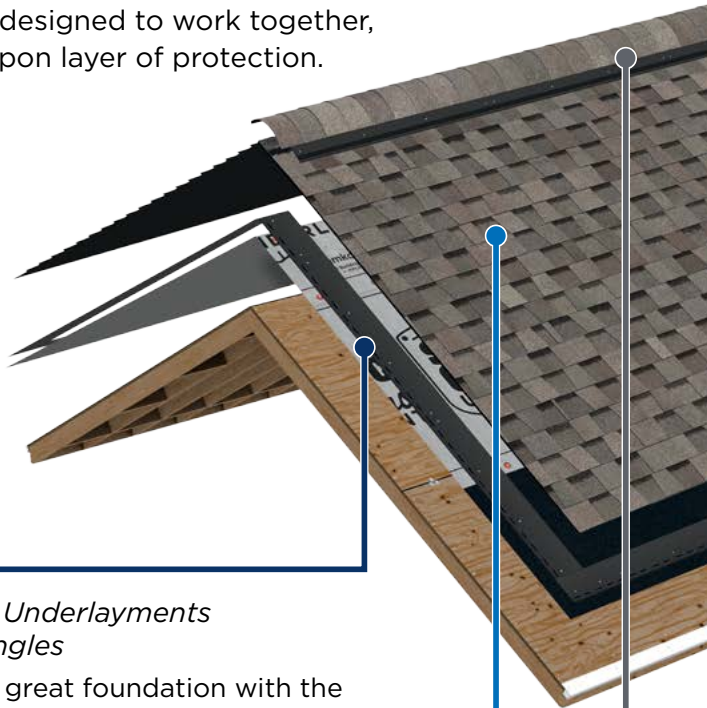

PROTECT

Waterproofing, Underlayments and Starter Shingles

Give your roof a great foundation with the right products and application considering your local and state building codes.

PERFORM

Shingles

Choose the performance you need for your roofing job from TAMKO's inclusive line of asphalt shingles. Whatever your job calls for, TAMKO has your shingle.

HERITAGE® • VINTAGE® • TITAN XT™
STORMFIGHTER IR™ • ELITE GLASS-SEAL®

PROLONG

Ventilation and Hip & Ridge Shingles

Finish your job off right with crucial roof ventilation that can help prolong the life of your roof, while capping it all off with hip and ridge shingles to protect the most vulnerable ridges and provide a beautiful, finished look for the entire project.

*Learn more about the requirements for an extended Full Start® period by upgrading to a TAMKO WXTShield Enhanced System Warranty™ at www.tamko.com/enhancedwarranties.